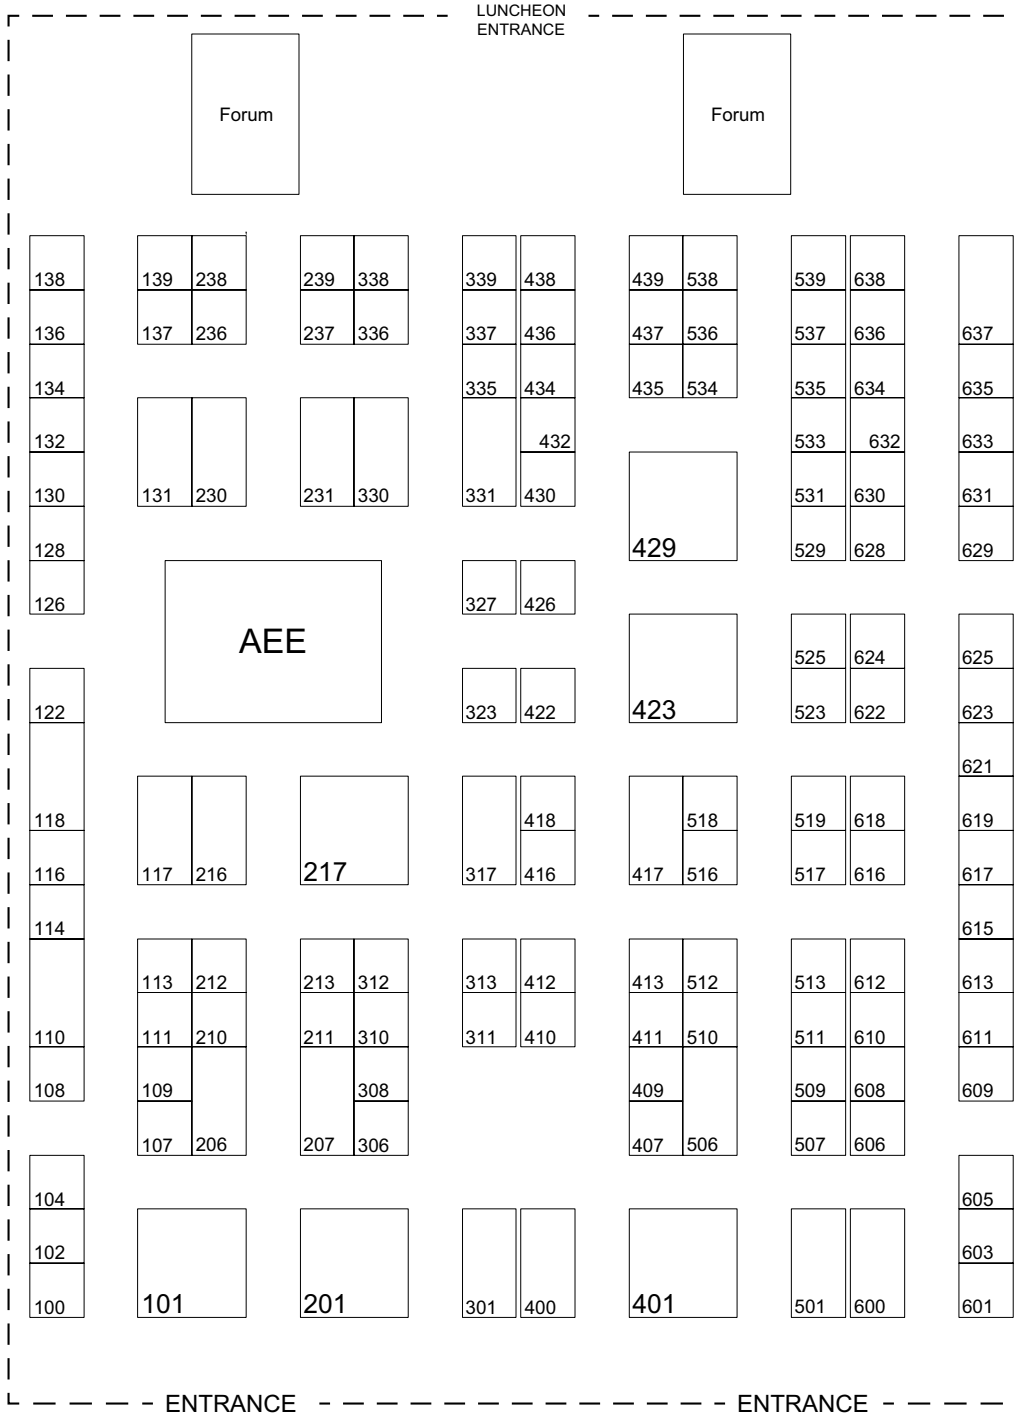

**Atlanta, GA**  
**Conference Sept. 21-23, 2022**  
**Expo Sept. 21-22, 2022**  
 Georgia World Conference Center

**Move In**  
 Mon. 9/19/2022 (2-5pm)  
 Tues. 9/20/2022 (8am-5pm)

**Expo Open**  
 Wed. 9/21/2022 (10am-6pm)  
 Thur. 9/22/2022 (9am-2:30pm)

**Move Out**  
 Thur. 9/22/2022 (2:30-7pm)  
 Fri. 9/23/2022 (8am-5pm)

Update 10/01/2021 \*Floor plan subject to change without notice

[aeworld.org](http://aeworld.org)

**More Info.**

Diane McCullum  
 diane@aeecenter.org  
 205-222-1634